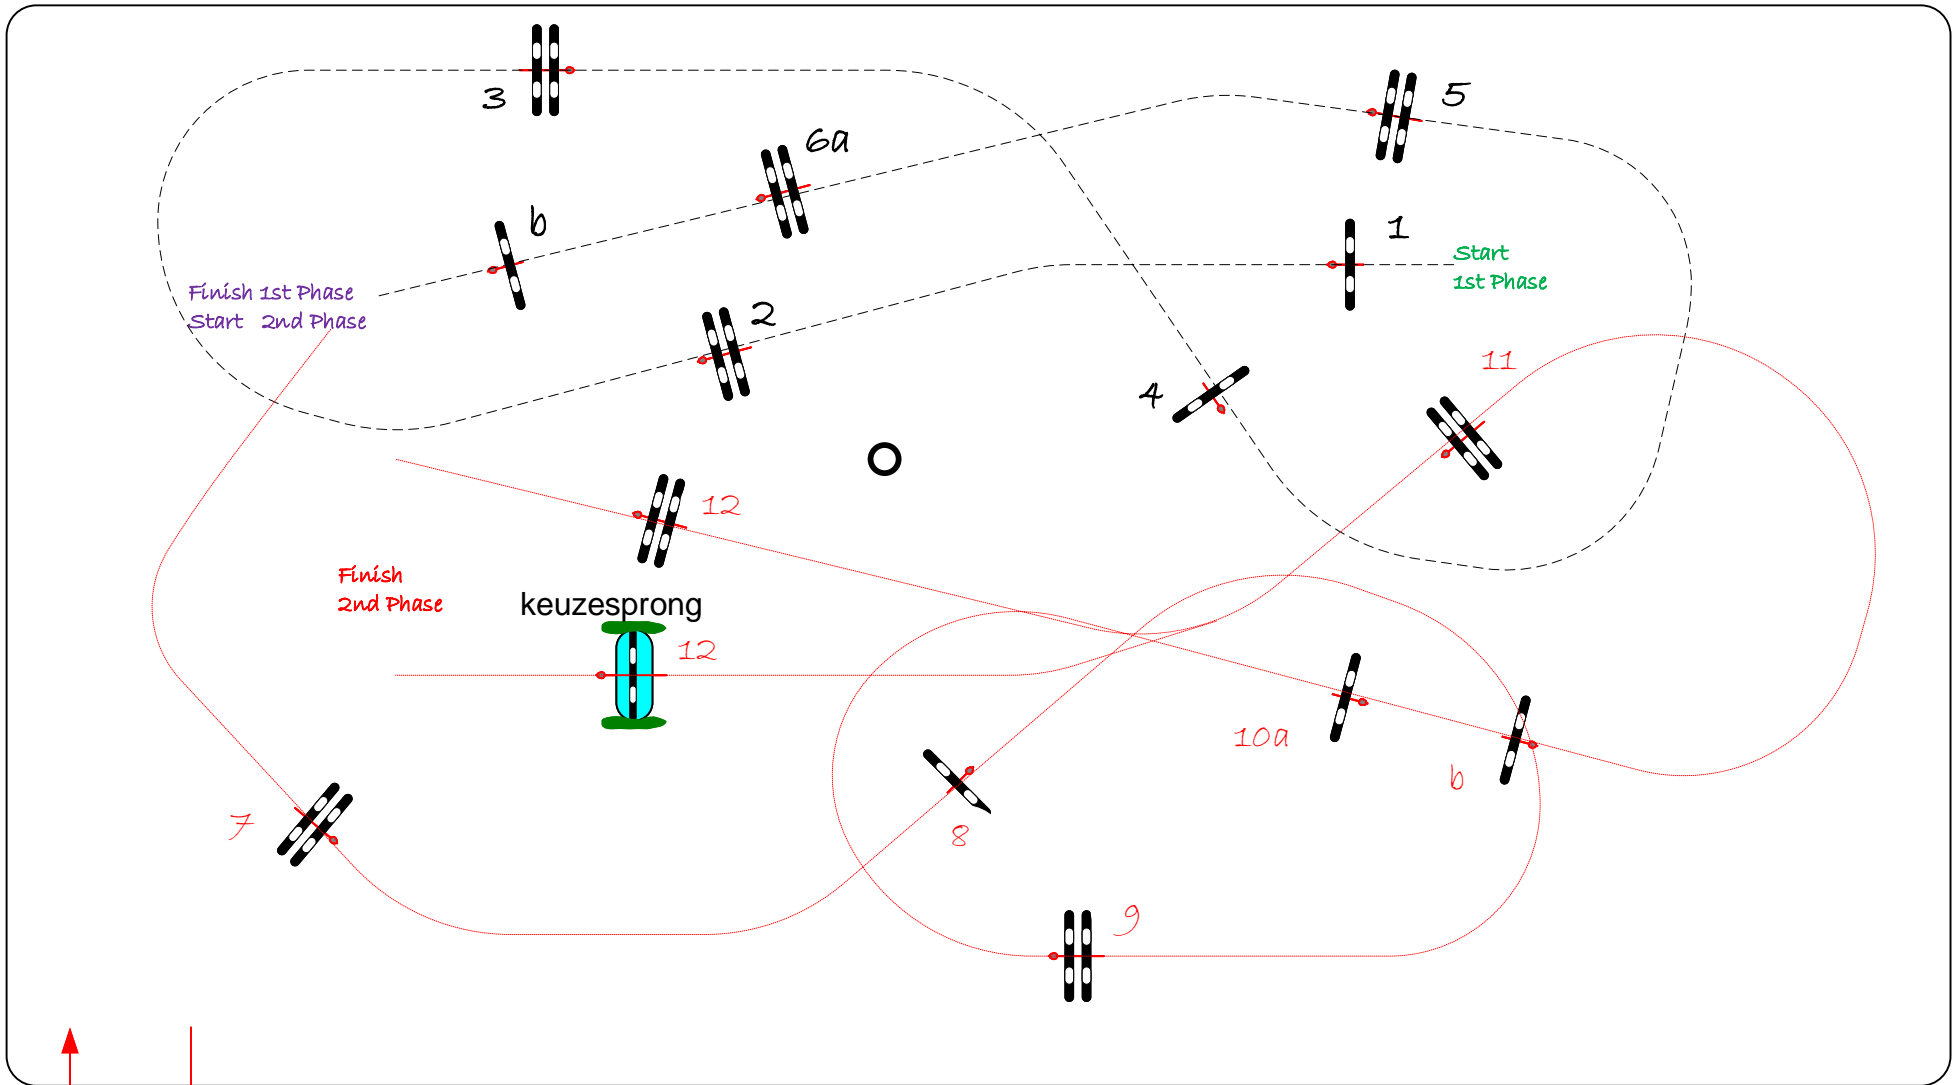

# KATERSHOEVE

Class No.: 10

Klasse 5

BAREMA A TWEE FASE SPECIAL

zaterdag 1 juni 2019

Table: A

Speed: 350 m/min

1st Phase: 1 --- 6

2nd Phase: 7 --- 12

National RG:

Length: 240 m

Efforts: 7

Length: 280 m

FEI RG / Art. 274.2.5

Time allowed: 42 sec

Penalty sec:

Time allowed: 48 sec

Height: 1,15 m

Time limit: 84 sec

Closed combination:

Time limit: 96 sec

JURY