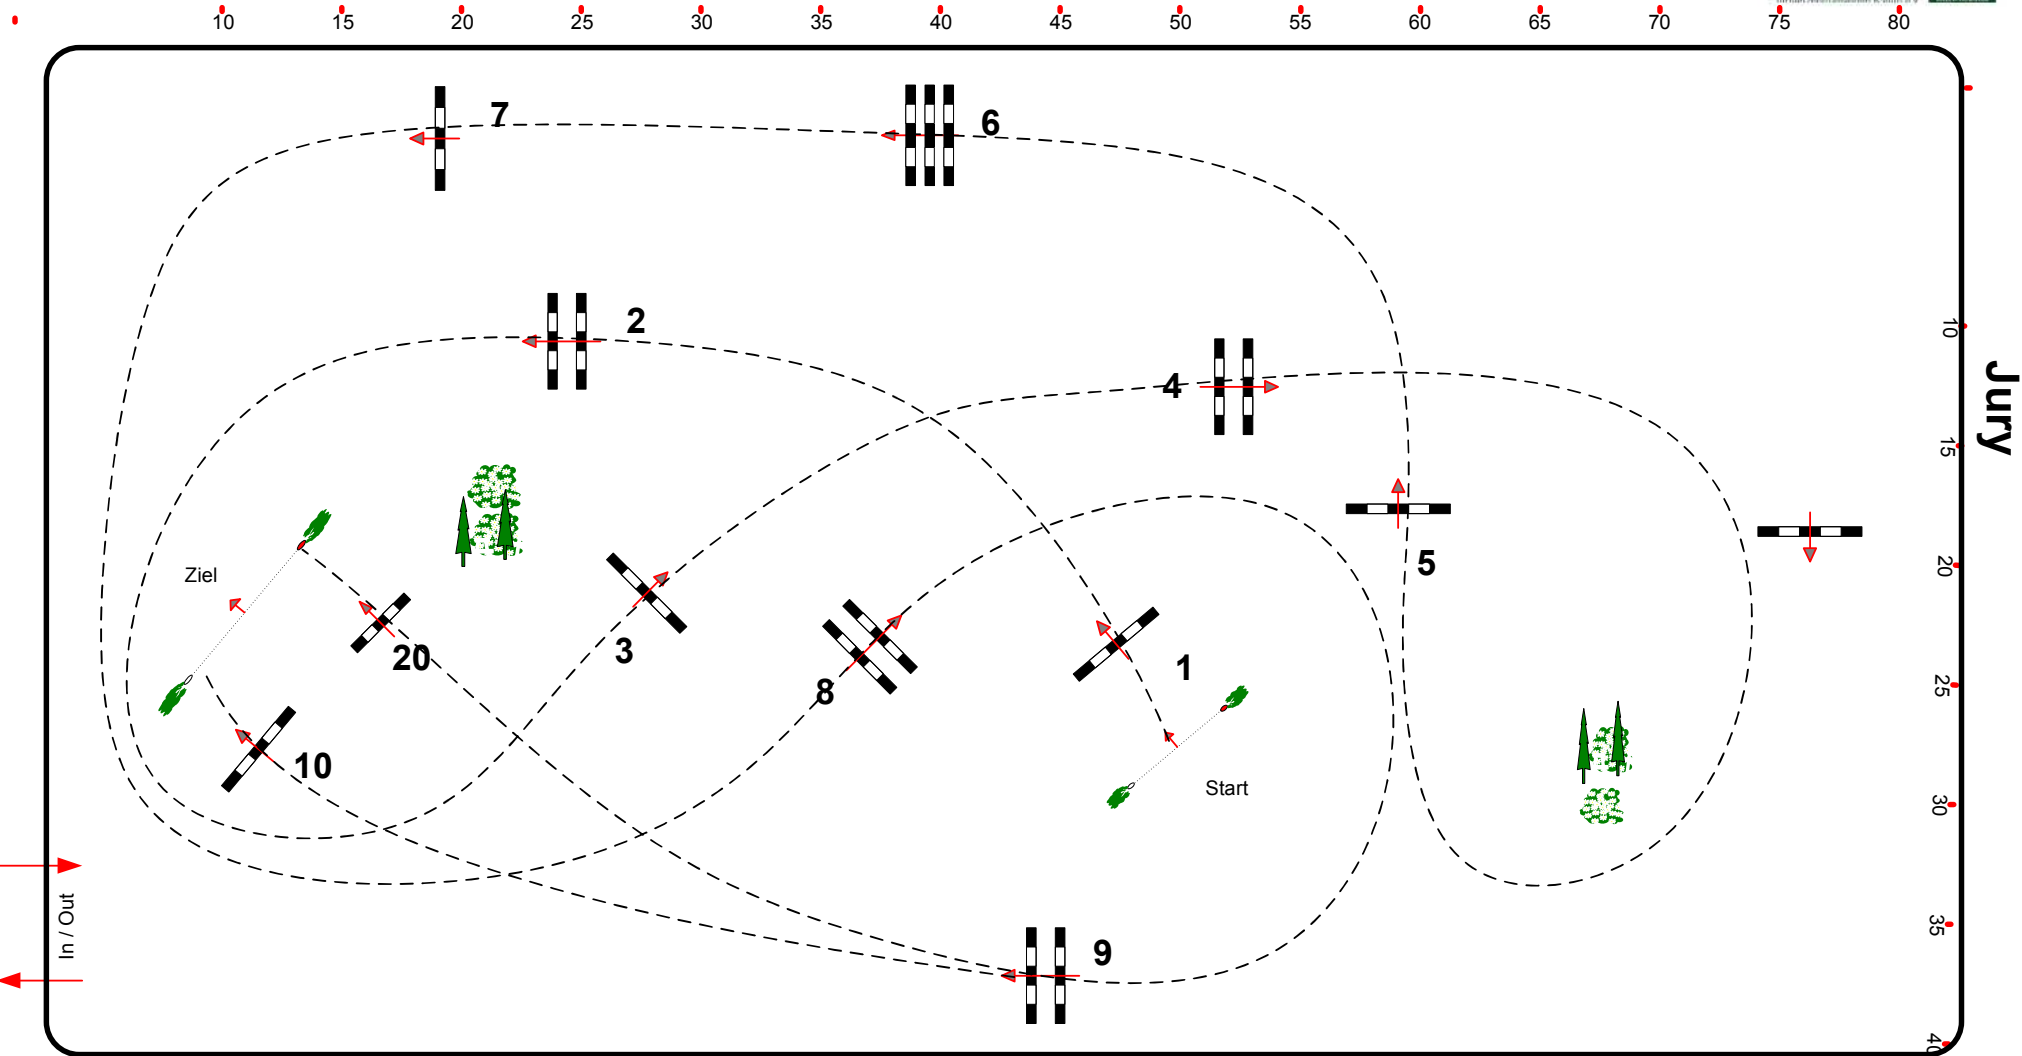

# CSI 2\*/1\*/YH/Am Kreuth 29.11. - 02.12.2018

Class No.: 23

CSI Große Freunde

Accumulator Competition

Freitag, 30. November 2018

Start: 16:00

Table: A  
National RG:  
FEI RG / Art. 269.1,2,3,5  
Height: 1,25 m

Speed: 350 m/min  
Length: 360 m  
Time allowed: 62 sec  
Time limit: 124 sec

Obstacles: 10  
Efforts: 10  
Penalty sec:  
Closed combination:

2. Phase  
Length: 0 m  
Time allowed: 0 sec  
Time limit: 0 sec