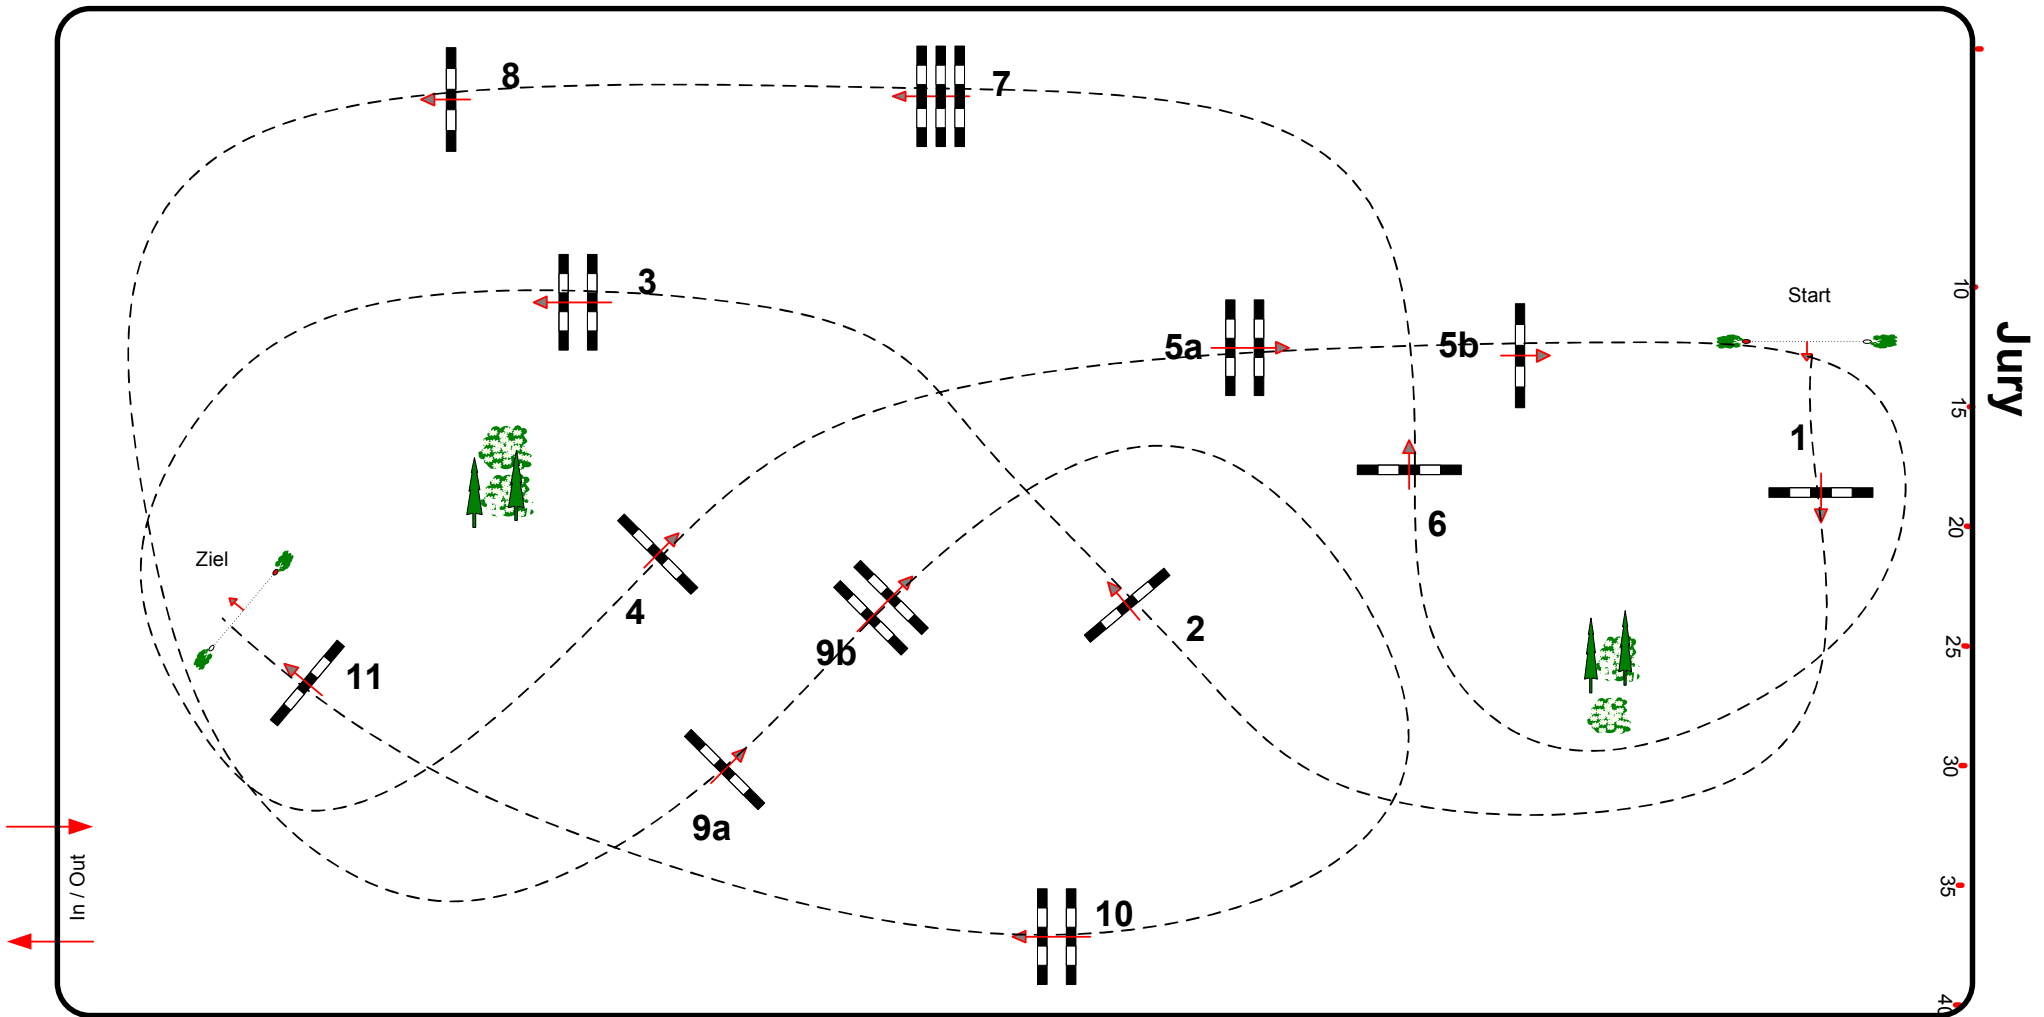

5

CSI 2*/1*/YH/Am Kreuth 29.11. - 02.12.2018

Class No.: 5

CSI YH 7 u. 8 j.

Competition against the clock

Freitag, 30. November 2018

Start: 14:00

Table: A
National RG:
FEI RG / Art. 238.2.1
Height: 1,25 m

Speed: 350 m/min
Length: 410 m
Time allowed: 71 sec
Time limit: 142 sec

Obstacles: 11
Efforts: 13
Penalty sec:
Closed combination:

2. Phase
Length: 0 m
Time allowed: 0 sec
Time limit: 0 sec

10 15 20 25 30 35 40 45 50 55 60 65 70 75 80

Course Designer
Johann Sailer
Steffen Bühling