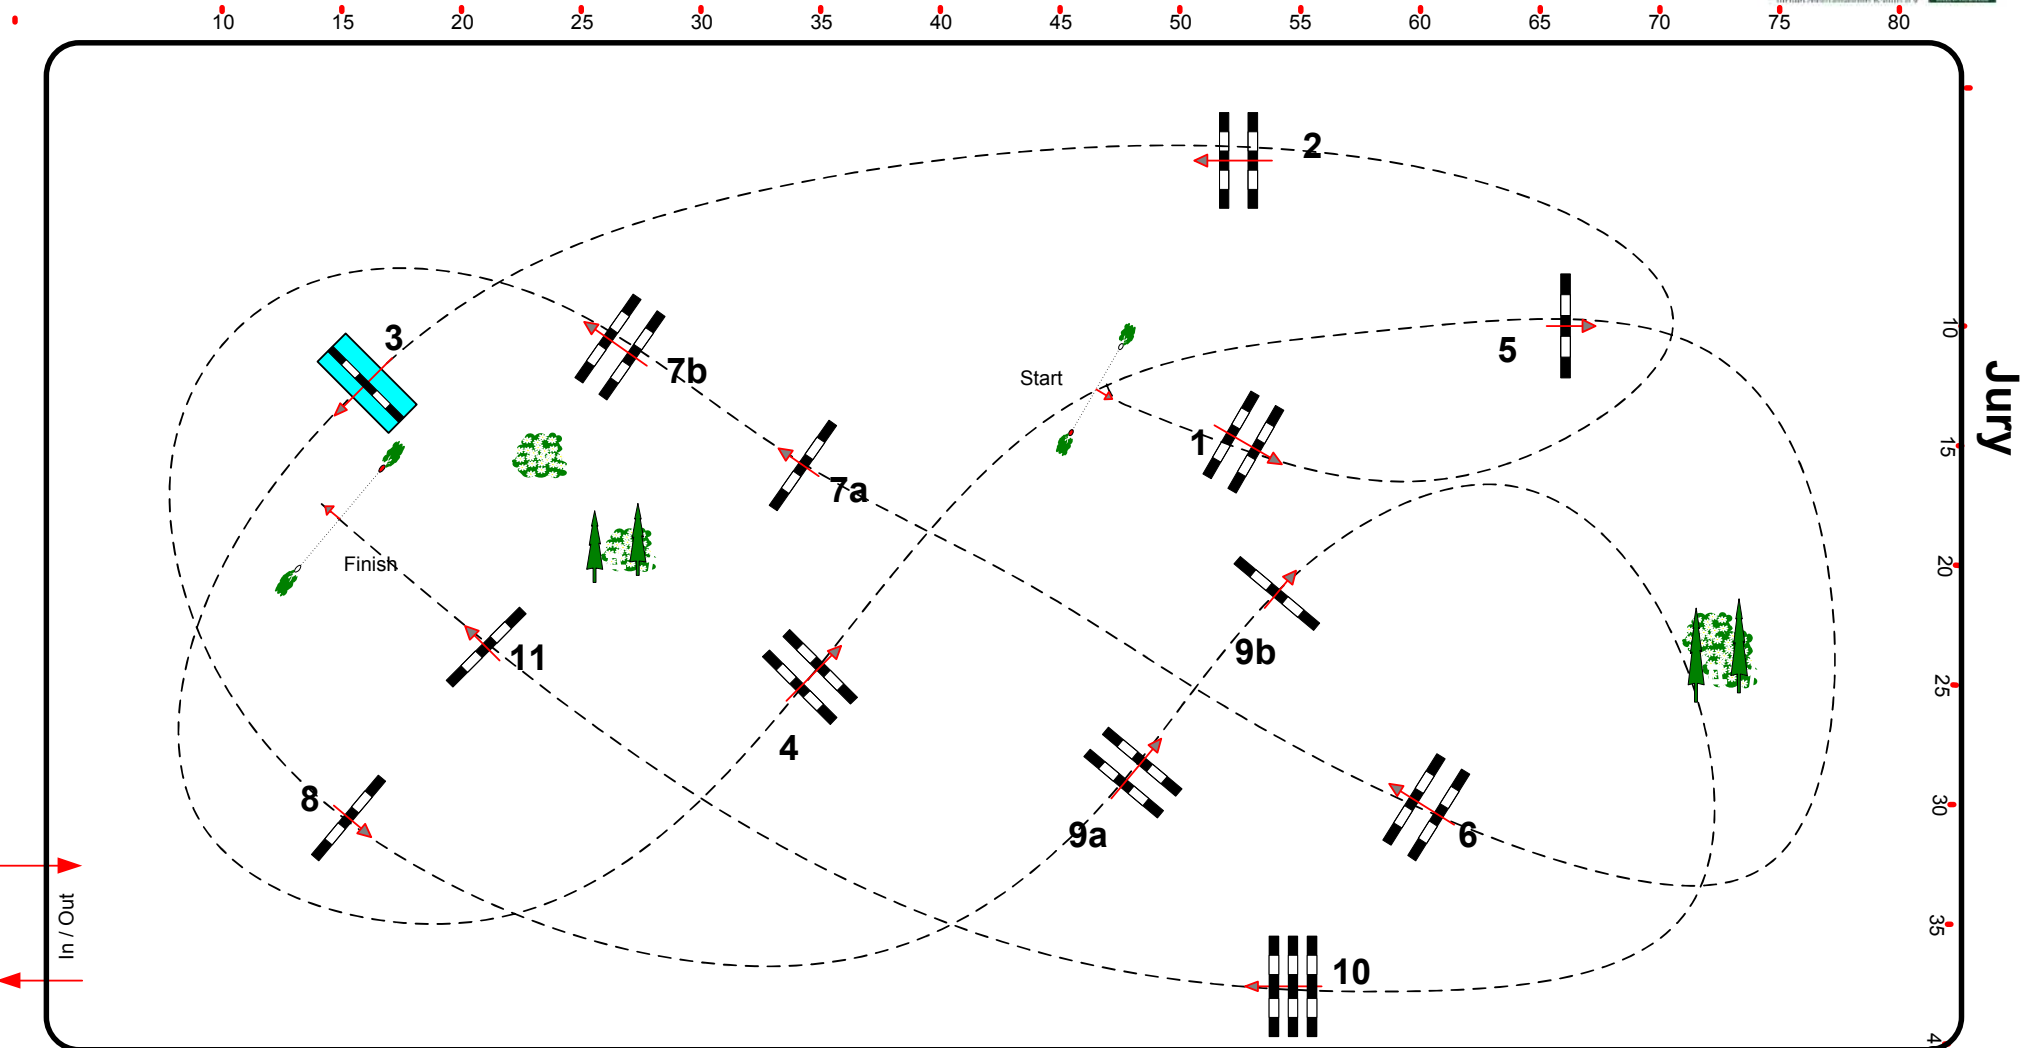

# CSI 2\*/1\*/YH/Am Kreuth 29.11. - 02.12.2018

Class No.: 1

CSI YH 1\* 6 j.

Competition against the clock

Donnerstag, 29. November 2018

Start: 11:45

Table: A  
National RG:  
FEI RG / Art. 238.2.1  
Height: 1,15 m

Speed: 350 m/min  
Length: 430 m  
Time allowed: 74 sec  
Time limit: 148 sec

Obstacles: 11  
Efforts: 13  
Penalty sec:  
Closed combination:

Length: 0 m  
Time allowed: 0 sec  
Time limit: 0 sec

Course Designer  
Johann Sailer  
Steffen Bühling