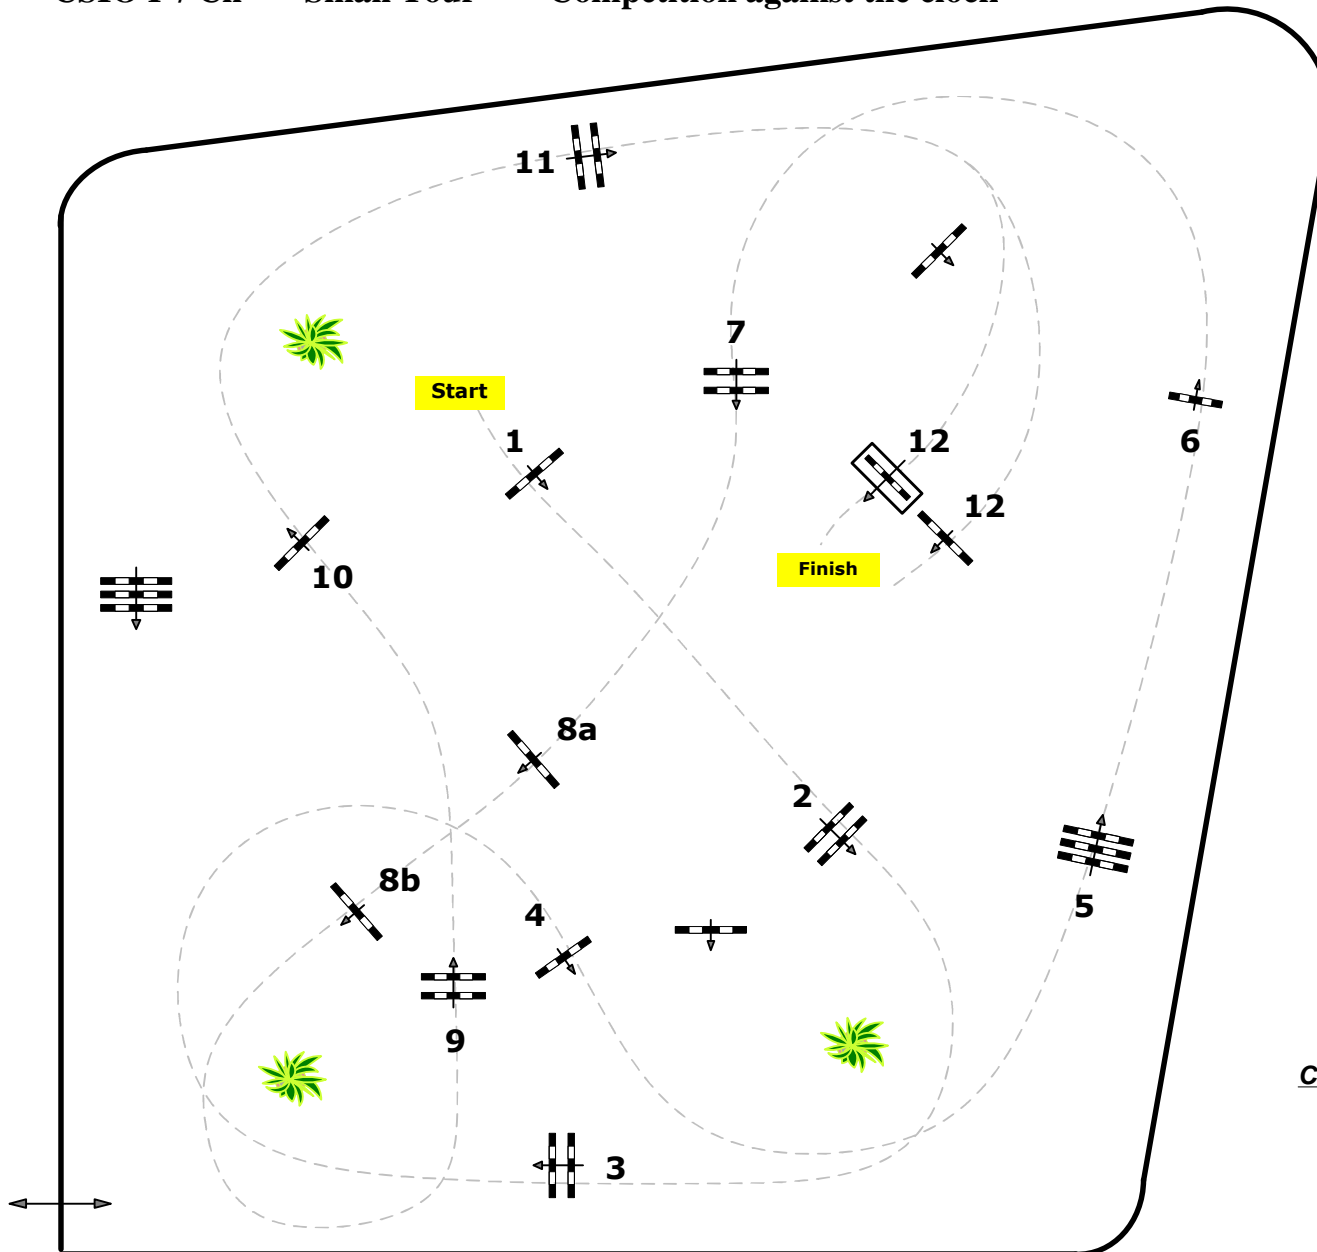

Madl

CSIO P/CH/J/YR Lamprechtshausen,AUT

3/4

CSIO P / Ch Small Tour Competition against the clock

Table: A

FEI RG / Art. 238.2.1

Height: 1,15 mtr.

Speed: 350 m/Min.

Length: 440 mtr.

Time allowed 76 sec.

Time limit 152 sec.

Obstacles : 12

Efforts: 13

Course Design:

Madl Franz (AUT)

Appe Adi (AUT)