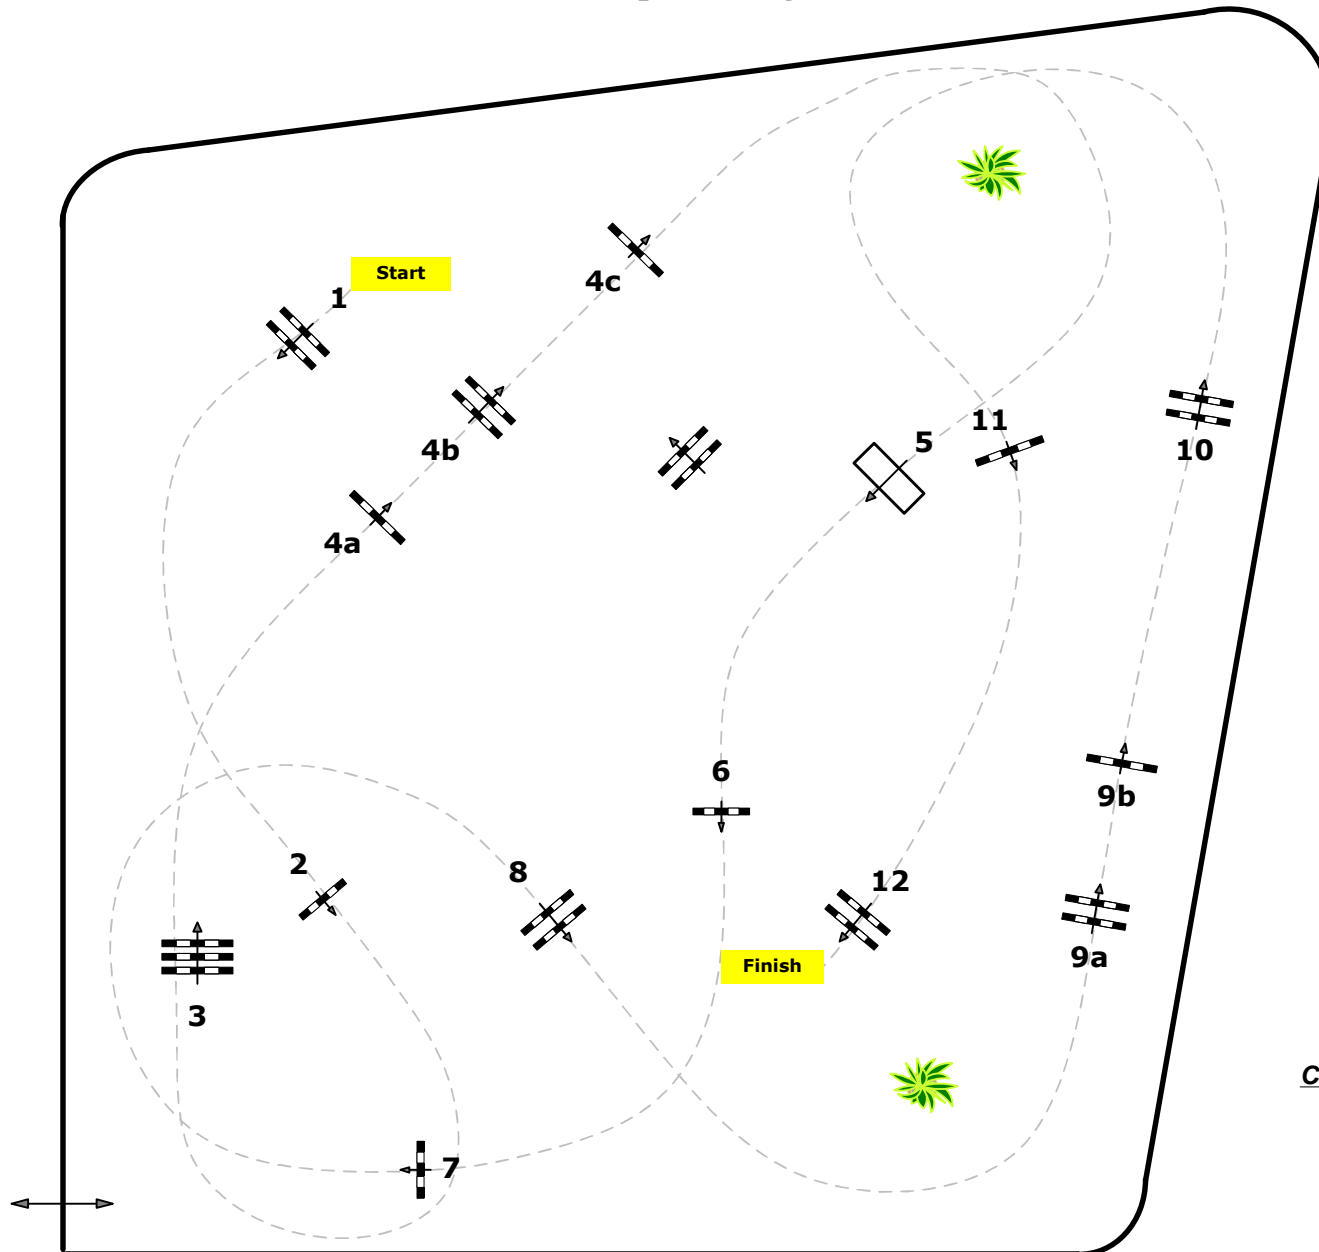

Madl

CSIO P/CH/J/YR Lamprechtshausen,AUT

10

Individual Riders Juniors Competition against the clock

Table: A

FEI RG / Art. 238 / 2.1

Height: 1,40 mtr.

Speed: 375 m/Min.

Length: 480 mtr.

Time allowed 77 sec.

Time limit 154 sec.

Obstacles : 12

Efforts: 15

Jury

Course Design:

Madl Franz (AUT)