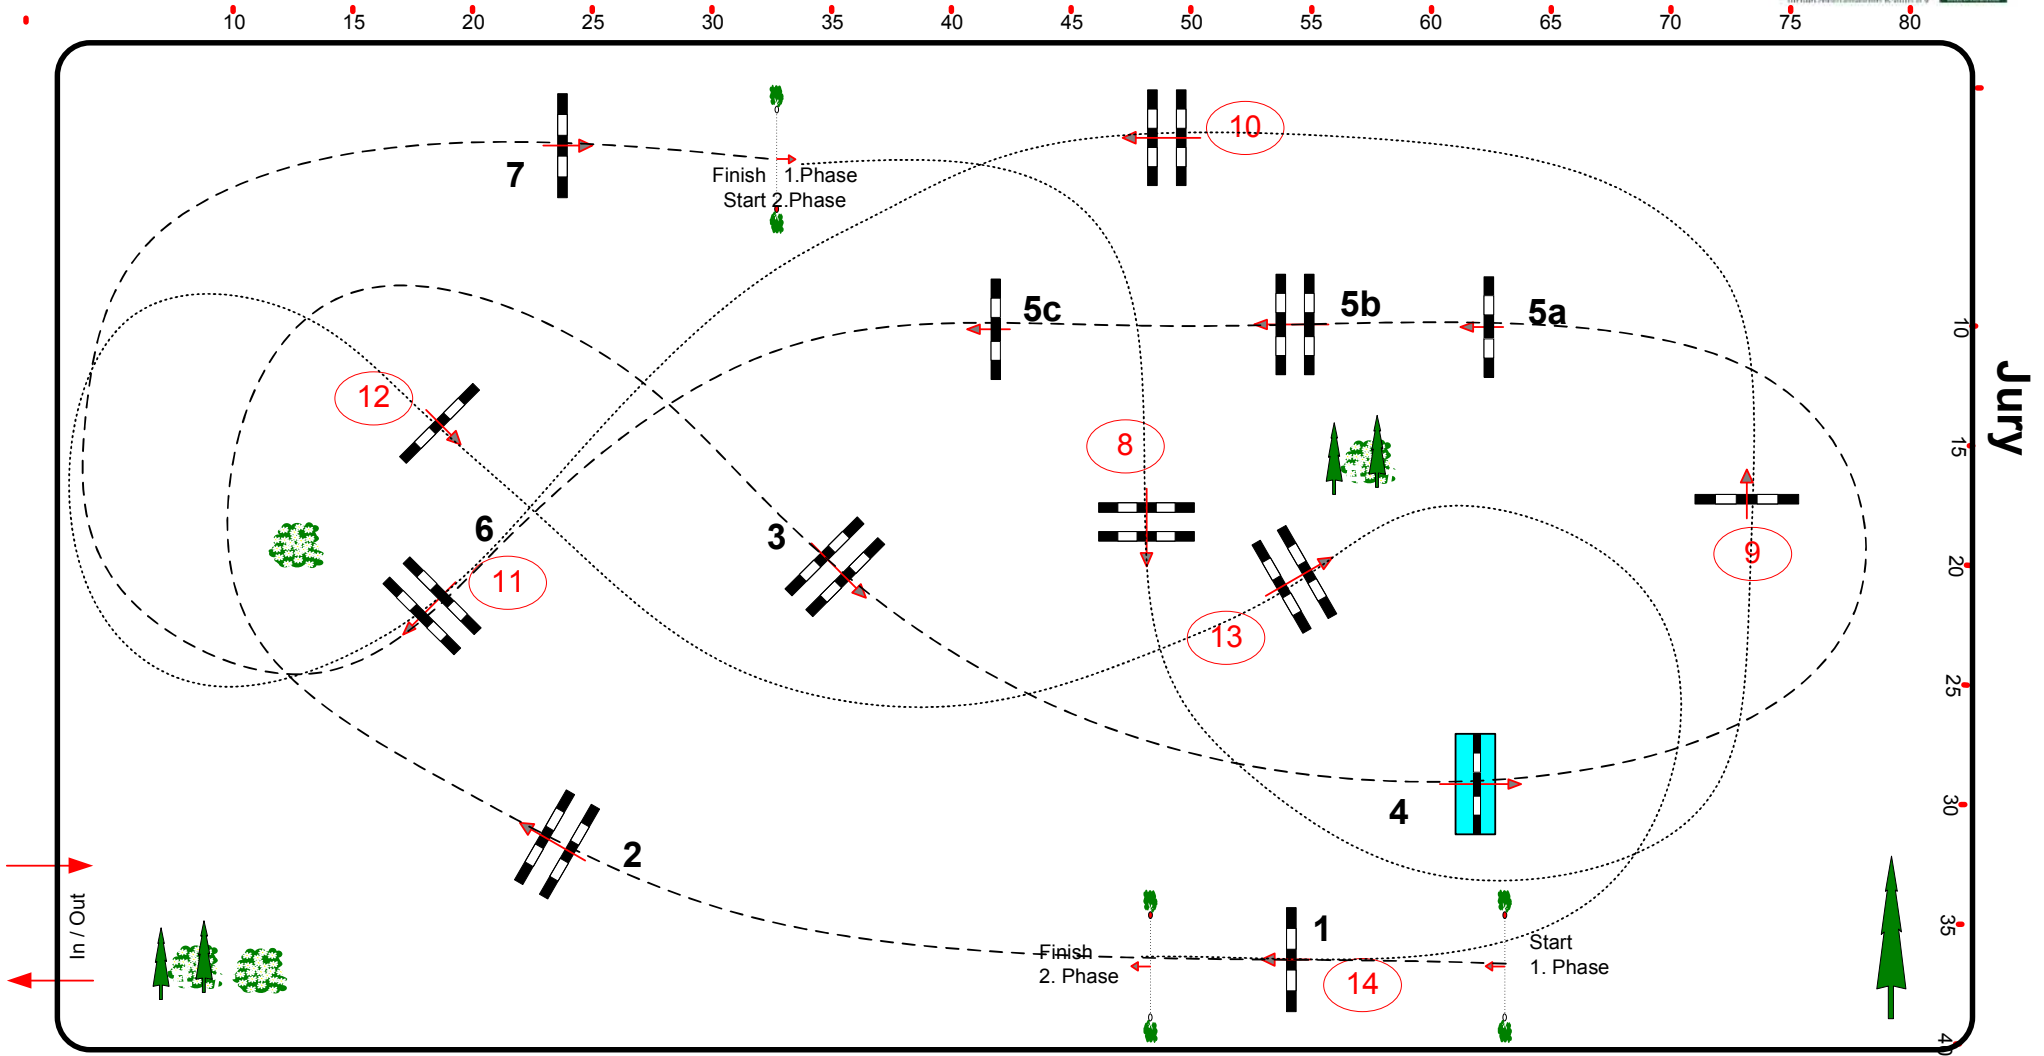

CSI 2*/1*/YH/Am Kreuth 7. - 11.02.2018

Class No.: 24

CSI Amateur Große Freunde

Competition in two Phases

Samstag, 10. Februar 2018

Start: 15:00

Table: A
National RG:
FEI RG / Art. 274.5.3
Height: 1,25 m

Speed: 350 m/min
Length: 280 m
Time allowed: 48 sec
Time limit: 96 sec

Obstacles: 7
Efforts: 9
Penalty sec:
Closed combination:

1st Jump-off: 8 - 14
Length: 280 m
Time allowed: 48 sec
Time limit: 96 sec

Johann Sailer(GER)
Steffen Bühling (GER)