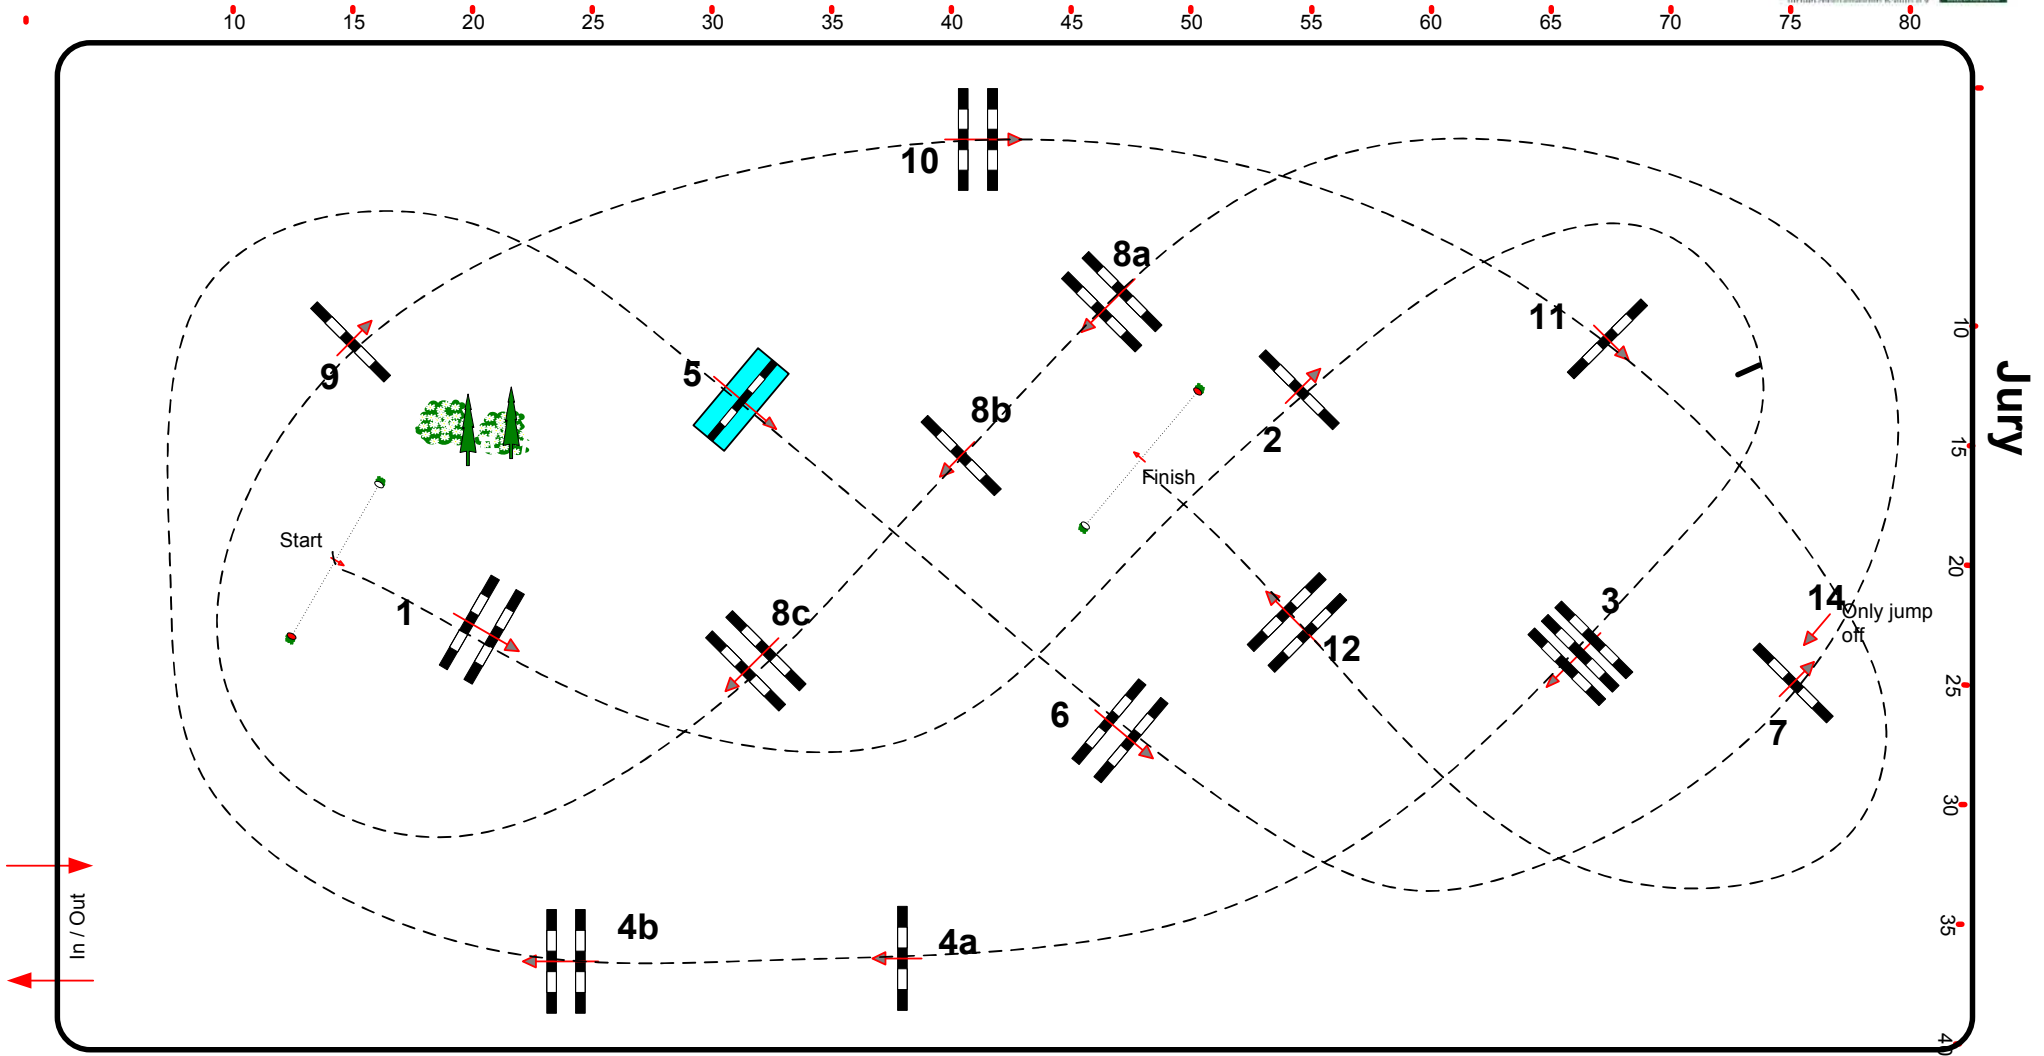

Class No.: 16

CSI 2 \* Big Tour

Competition with one jump-off

Sonntag, 26. November 2017

Start: 15:00

Table: A  
National RG:  
FEI RG / Art. 238.2.2  
Height: 1,45 m

Speed: 350 m/min  
Length: 440 m  
Time allowed: 76 sec  
Time limit: 152 sec

Obstacles: 12  
Efforts: 15  
Penalty sec:  
Closed combination:

jump off 1,2,14,4b,5,8b,8c,10  
Length: 330 m  
Time allowed: 57 sec  
Time limit: 114 sec

Johann Sailer(GER)  
& Team