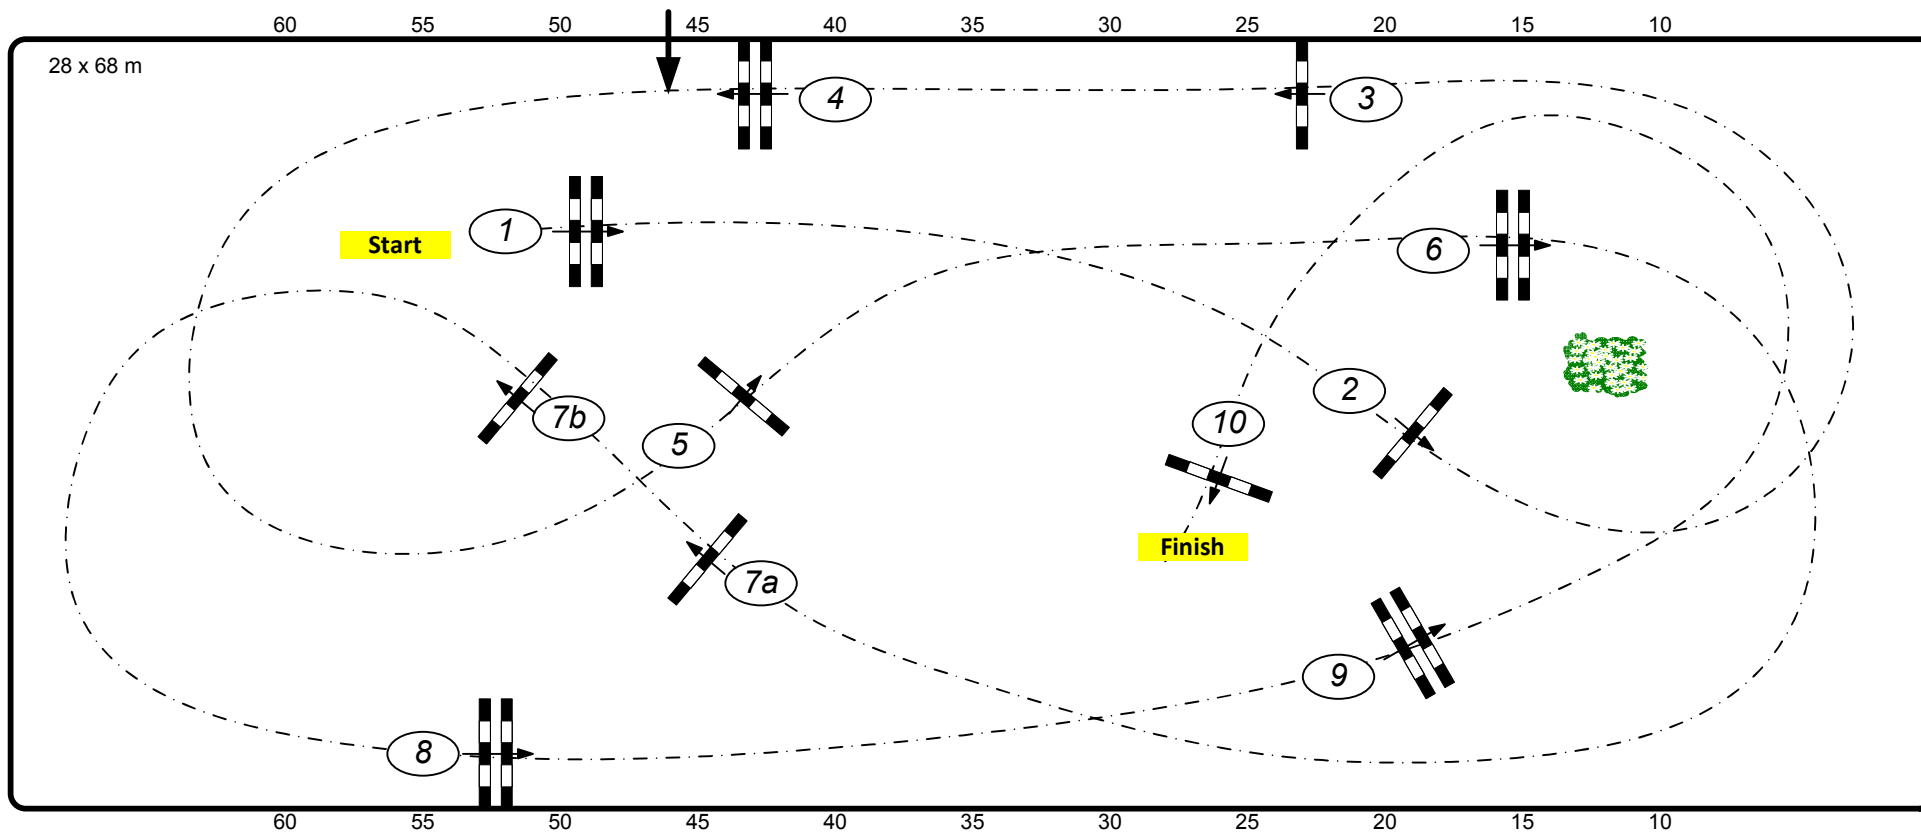

# CSI\*\* Neustadt Dosse 2017

Class No.: 14/15/16

Amateur Tour Competition against the clock

Table: A  
National RG:  
FEI RG / Art. 238.2.1  
Height: 1,15/1,25/1,40 m

Speed: 350 m/min  
Length: 390 m  
Time allowed: 67 sec  
Time limit: 134 sec

Obstacles: 10  
Efforts: 11  
Penalty sec:  
Closed combination:

Jump-Off:  
Length: 0 m  
Time allowed: 0 sec  
Time limit: 0 sec

Course Designer  
Christian Wiegand (GER)  
and Team