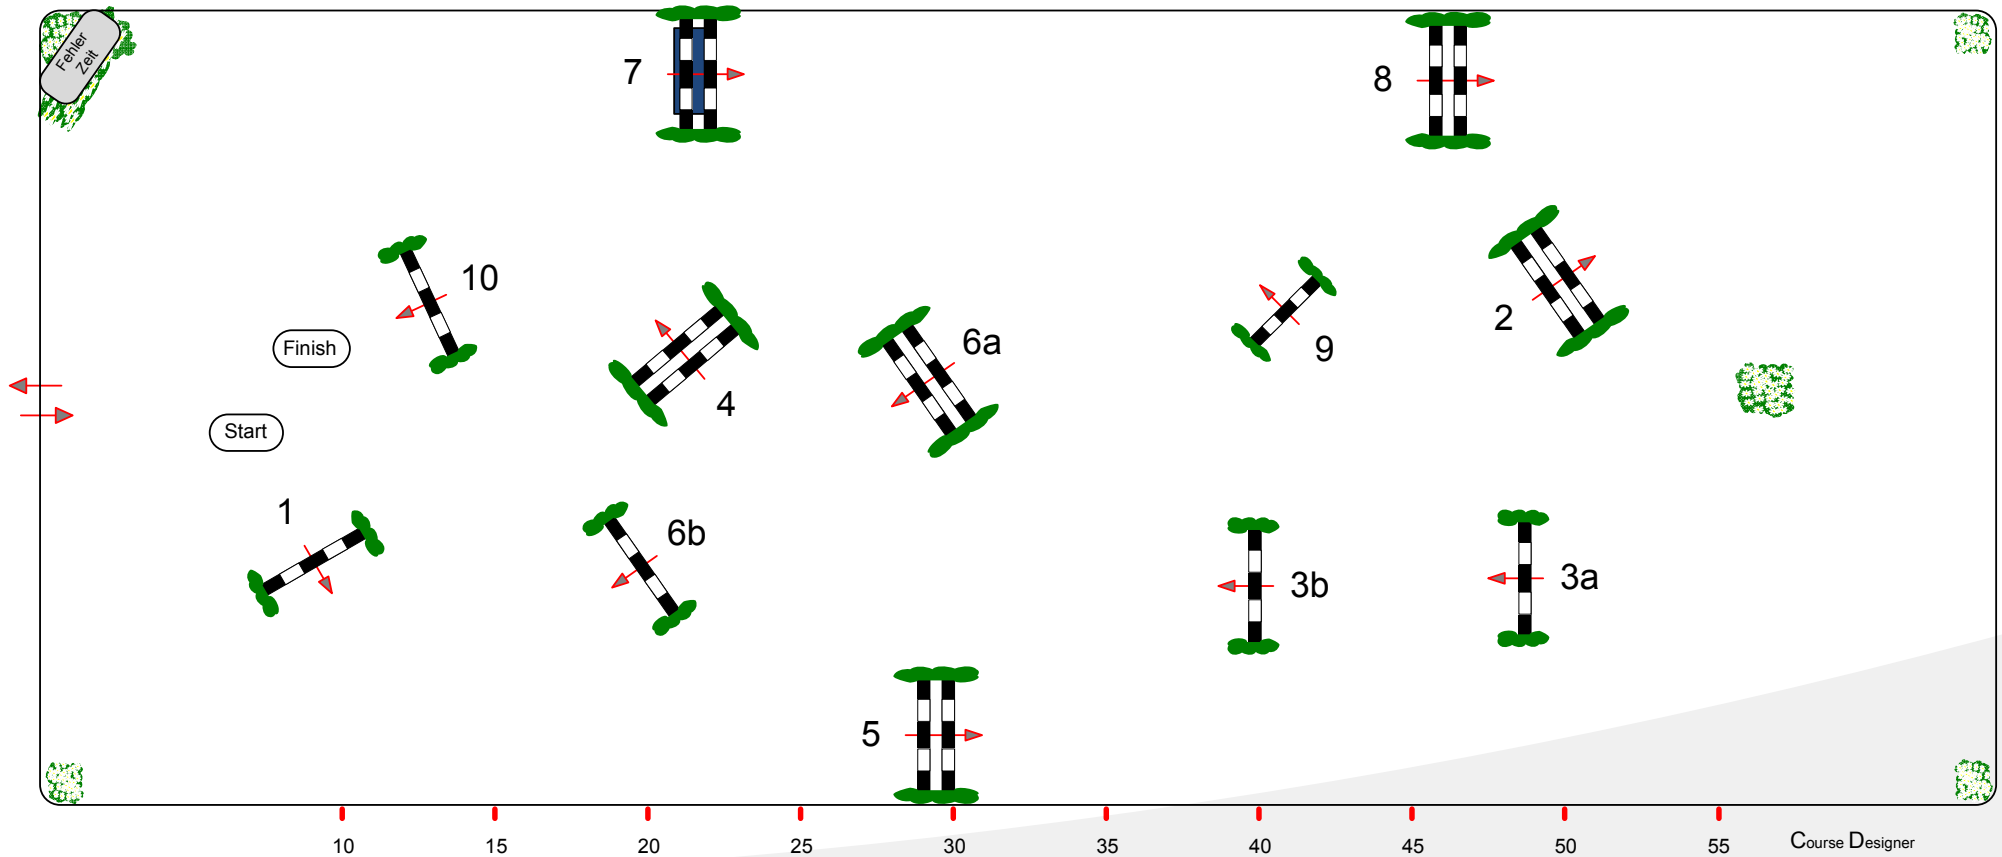

Class No.: 5

Small Tour

Competition against the clock

Samstag, 26. September 2015

Table: A
National RG:
FEI RG / Art. 238.2.1
Height: 1,15 m

Speed: 350 m/min
Length: 365 m
Time allowed: 63 sec
Time limit: 126 sec

Obstacles: 10
Efforts: 12
Penalty sec:
Closed combination:

1st Jump-off:
Length: 0 m
Time allowed: 0 sec
Time limit: 0 sec

Jury

Course Designer
Joachim Stratmann (GER)
Heinz-Gerd Wöhrmeyer