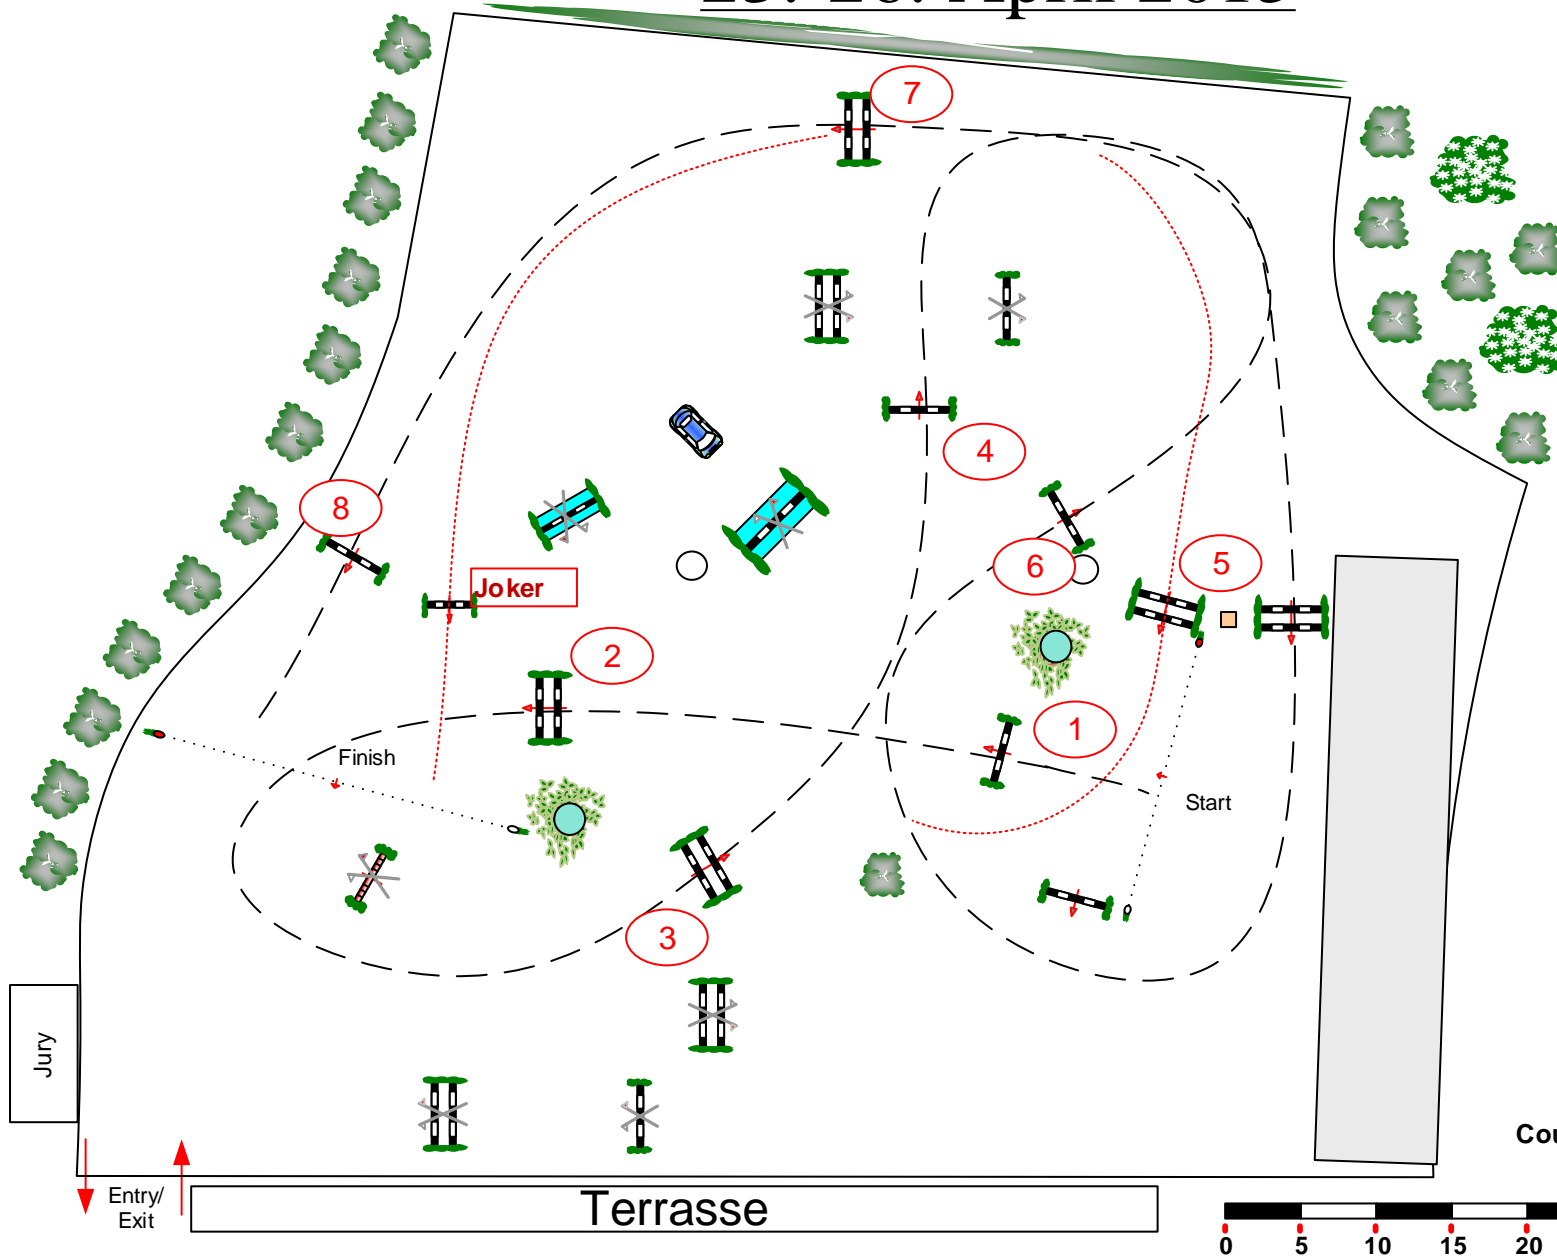

CSI-CH/J/U25-A/CSI1*/CSIYH1*

Eschweiler Young Masters

23.-26. April 2015

Class No.: **18**

CSIU25 / CSIJ - Mixed Tour

Accumulator with Joker

Freitag, 24. April 2015

Start: 13:30

Table: A
 National RG:
 FEI RG / Art. 269.1,2,3,5
 Height: 1,30 m

Speed: 375 m/min

Length: 330 m

Time allowed: 53 sec

Time limit: 106 sec

2nd Phase:

Length: 0 m

Time allowed: 0 sec

Time limit: 0 sec

Obstacles: 8

Efforts: 8

Course Designer: Matthias Rosellen/GER & Team